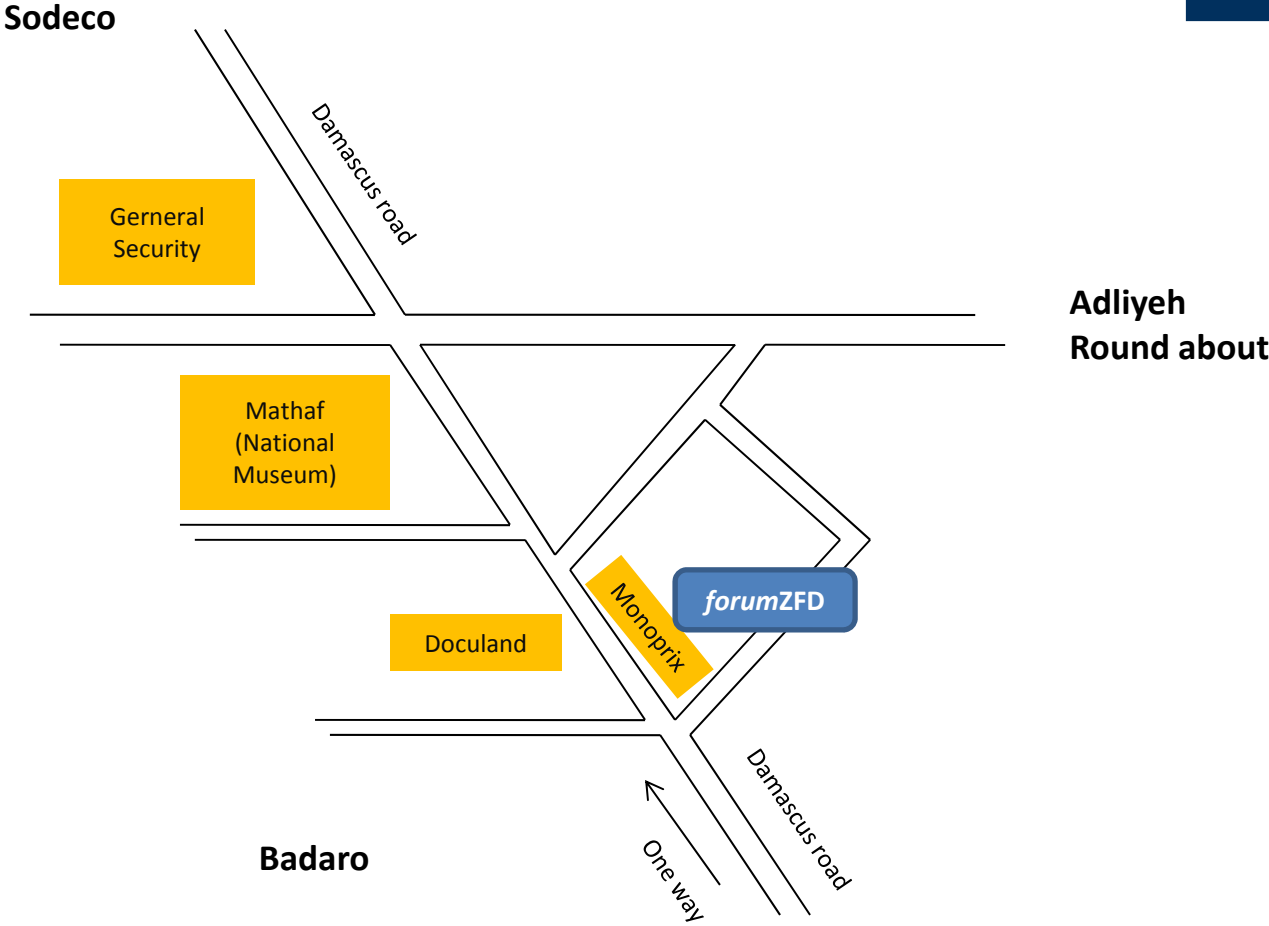

Forum Civil Peace Service
Moukarzel Bldg. - Ground floor
Museum Square (Mathaf)
Beirut, Lebanon
Phone + 961 (01) 42 23 51

→ Approach via Adliyah round about

GENERAL SECURITY
(corner of map)
LEBANESE UNIVERSITY
(between Abdallah El Yafi
and Damascus)

Adliyah
Roundabout

Mathaf
(National Museum, upper
right corner of
rectangular)
Hippodrome

Monoprix

forumZFD

Crossing of **BADARO** street
(extention of Peres) and **DAMASCUS**
Road; Badaro is also the whole
neighbourhood to the south