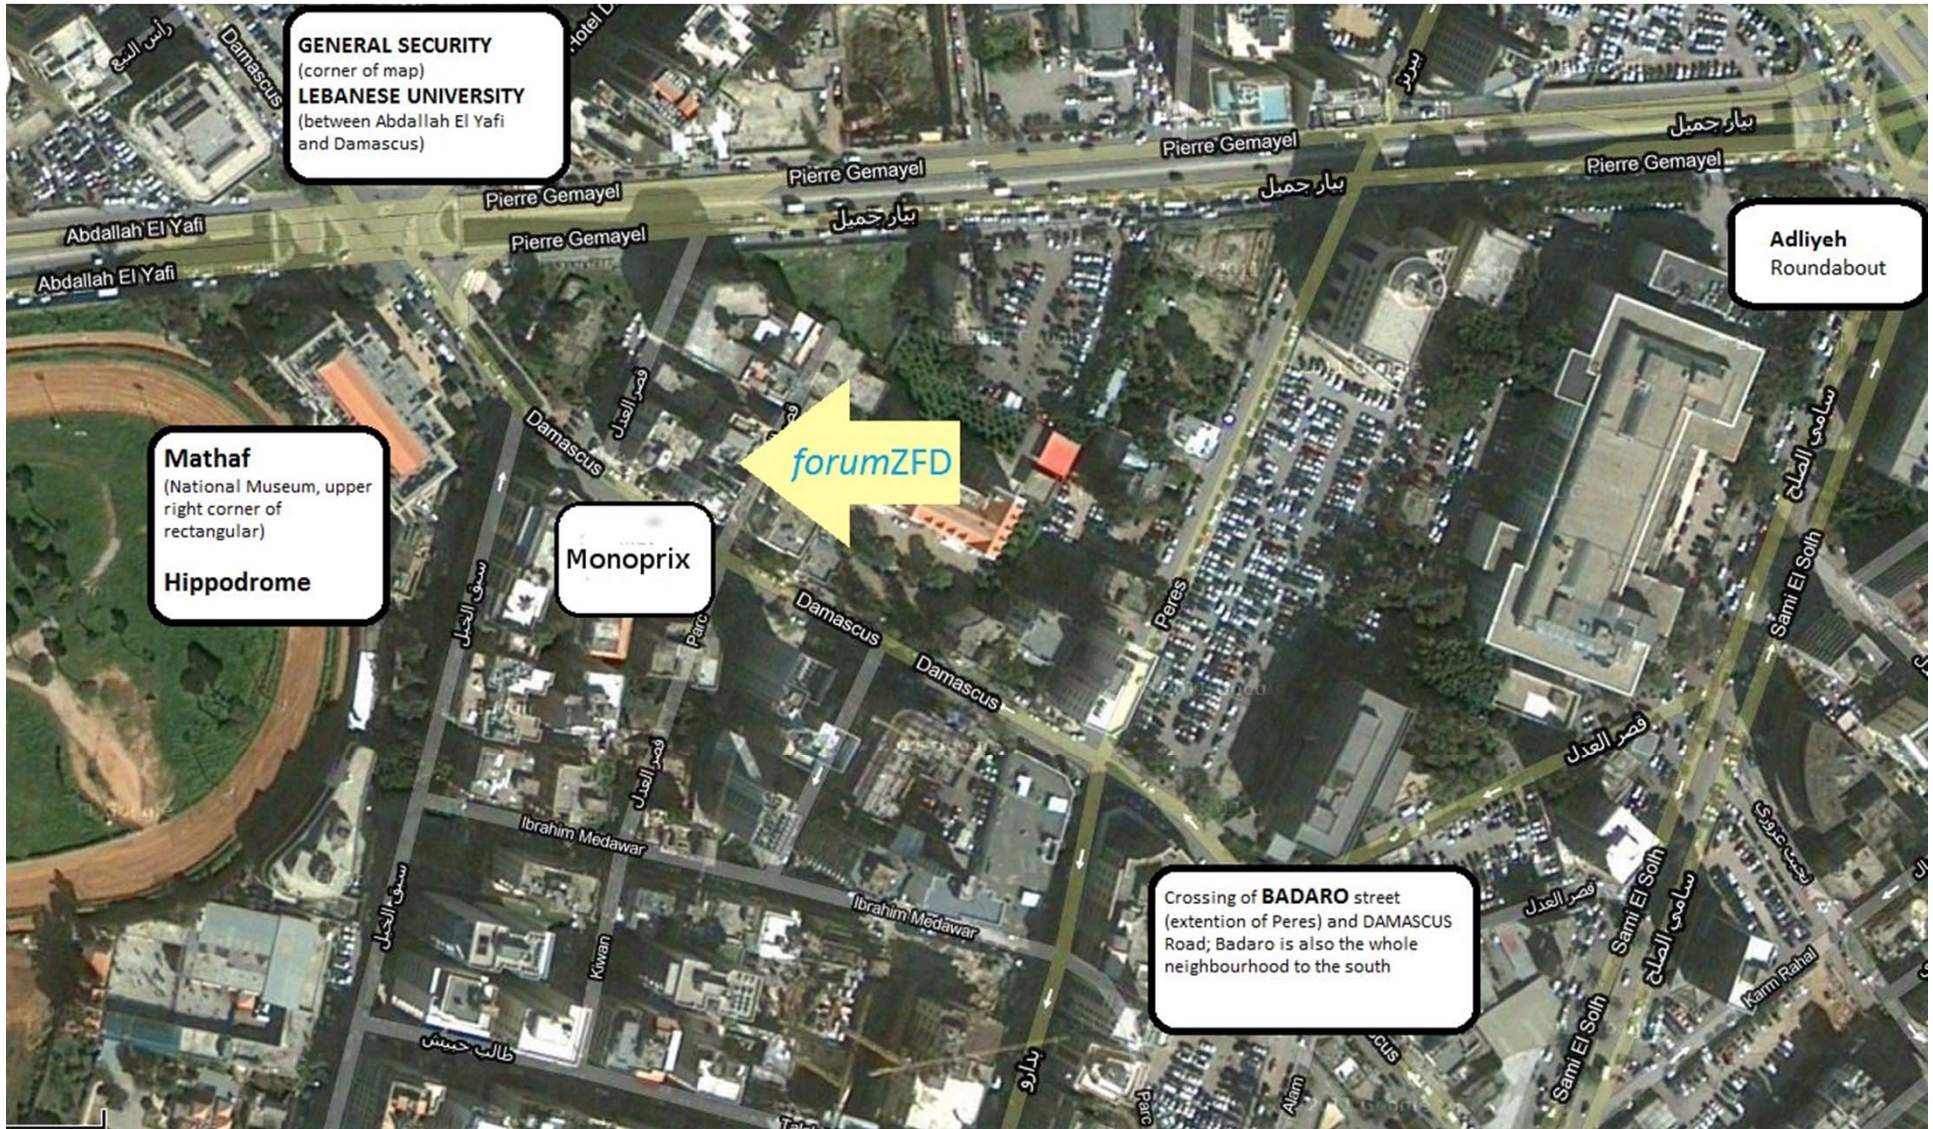

Forum Civil Peace Service
Moukarzel Bldg. - Ground floor
Museum Square (Mathaf)
Beirut, Lebanon
Phone + 961 (01) 42 23 51

→ Approach via Adliyah round about

GENERAL SECURITY
(corner of map)
LEBANESE UNIVERSITY
(between Abdallah El Yafi
and Damascus)

Adliyah
Roundabout

Mathaf
(National Museum, upper
right corner of
rectangular)
Hippodrome

Monoprix

forumZFD

Crossing of **BADARO** street
(extention of Peres) and **DAMASCUS**
Road; Badaro is also the whole
neighbourhood to the south